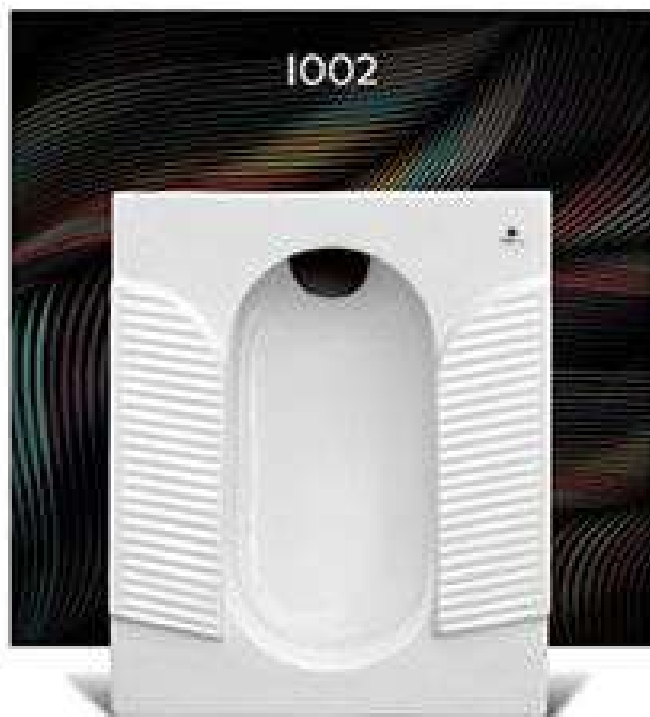

1002

550mm x 460mm