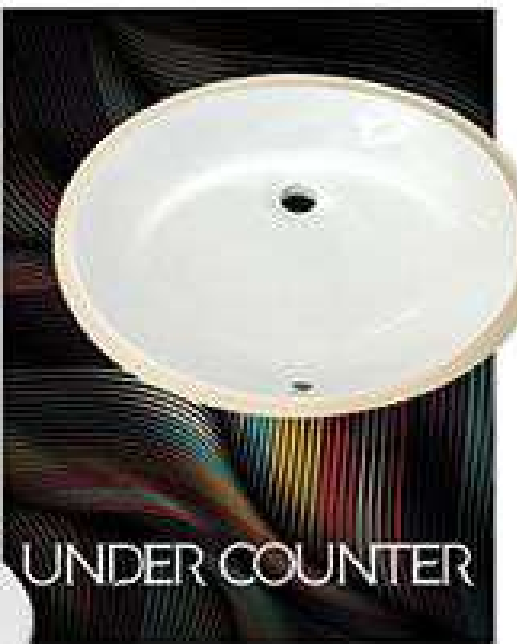

L 610mm
W 430mm

DELL
SANITARY WARE

DECENT
COUNTER TOP

L 42mm
W 470mm

SQUARE
COUNTER TOP

L 42mm
W 420mm

UPPER COUNTER

L 595mm
W 585mm