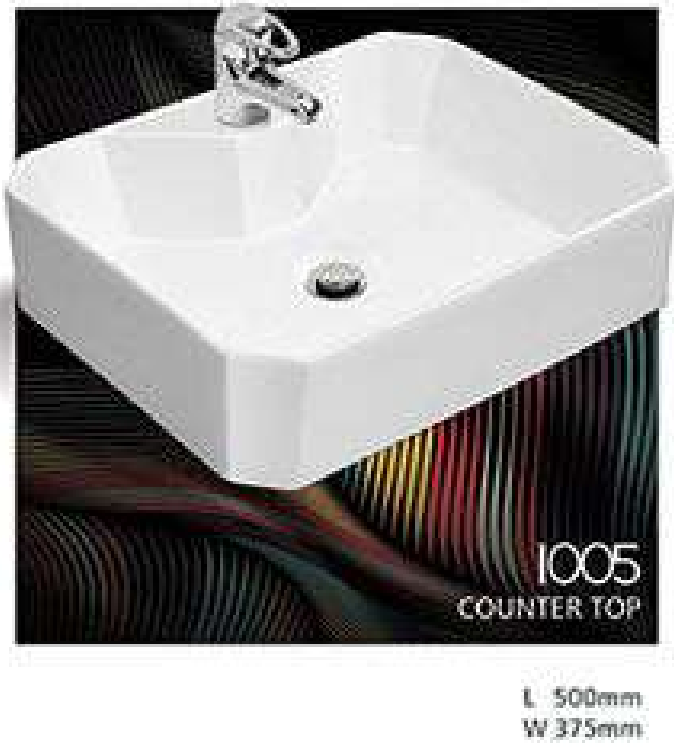

H 830mm
L 625mm
W 460mm

GALAXY 2
Basin Pedestal

H 840mm
L 600mm
W 500mm

DELL
SANITARY WARE

GRACE
Basin Pedestal

H: 810mm
L: 510mm
W: 415mm

DELL 3
Basin Pedestal

H: 800mm
L: 520mm
W: 435mm

SUPER
Basin Pedestal

H: 825mm
L: 520mm
W: 440mm

DELL
SANITARYWARE

2n1 CONER
Basin Pedestal

H 800mm
L 475mm
W 425mm

CONER
Basin Pedestal

H 820mm
L 520mm
W 520mm

12X15
Basin Pedestal

H 800mm
L 350mm
W 345mm

DELL
SANITARY WARE

L 590mm
W 400mm

L 605mm
W 450mm

L 600mm
W 420mm

DELL
SANITARY WARE

L 420mm
W 420mm

L 420mm
W 420mm